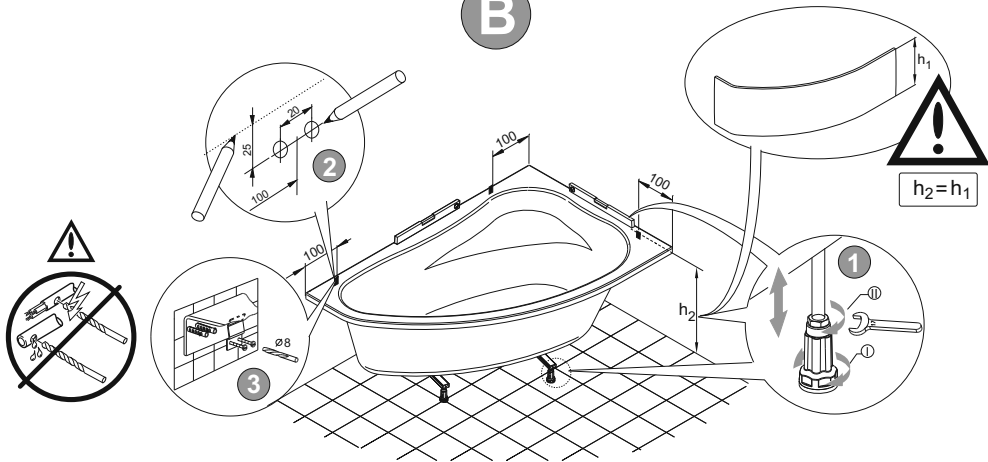

B

WP/EKOPLUS

WAL(P)/EKOPLUS

C