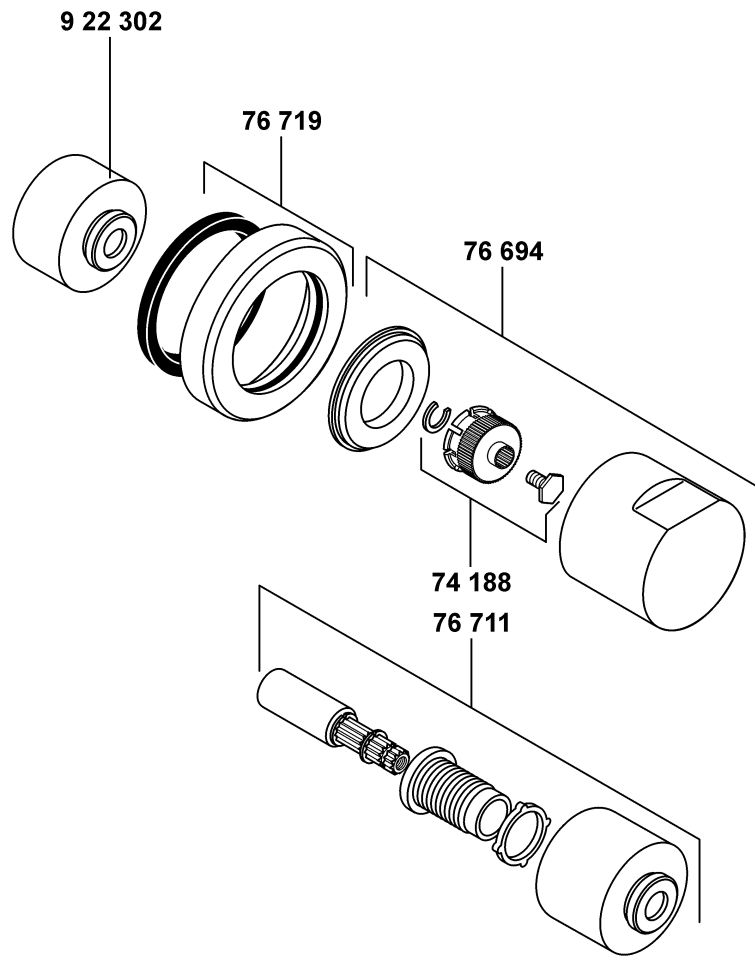

A_5781530

57815	Unterputzventil, Feinbau-Set	concealed valve, trim set	inbouw stopkraan
74 188	Rastbuchse	insert	klemnok
76 694	Griff KLUDI NEW WAVES	handle KLUDI NEW WAVES	greep KLUDI NEW WAVES
76 711	Verlängerungssatz zu 57815	extension sets for 57815	verlengset voor 57815
76 719	Rosette	wall flange	rozet
922 302	Hülse	sleeve	huls