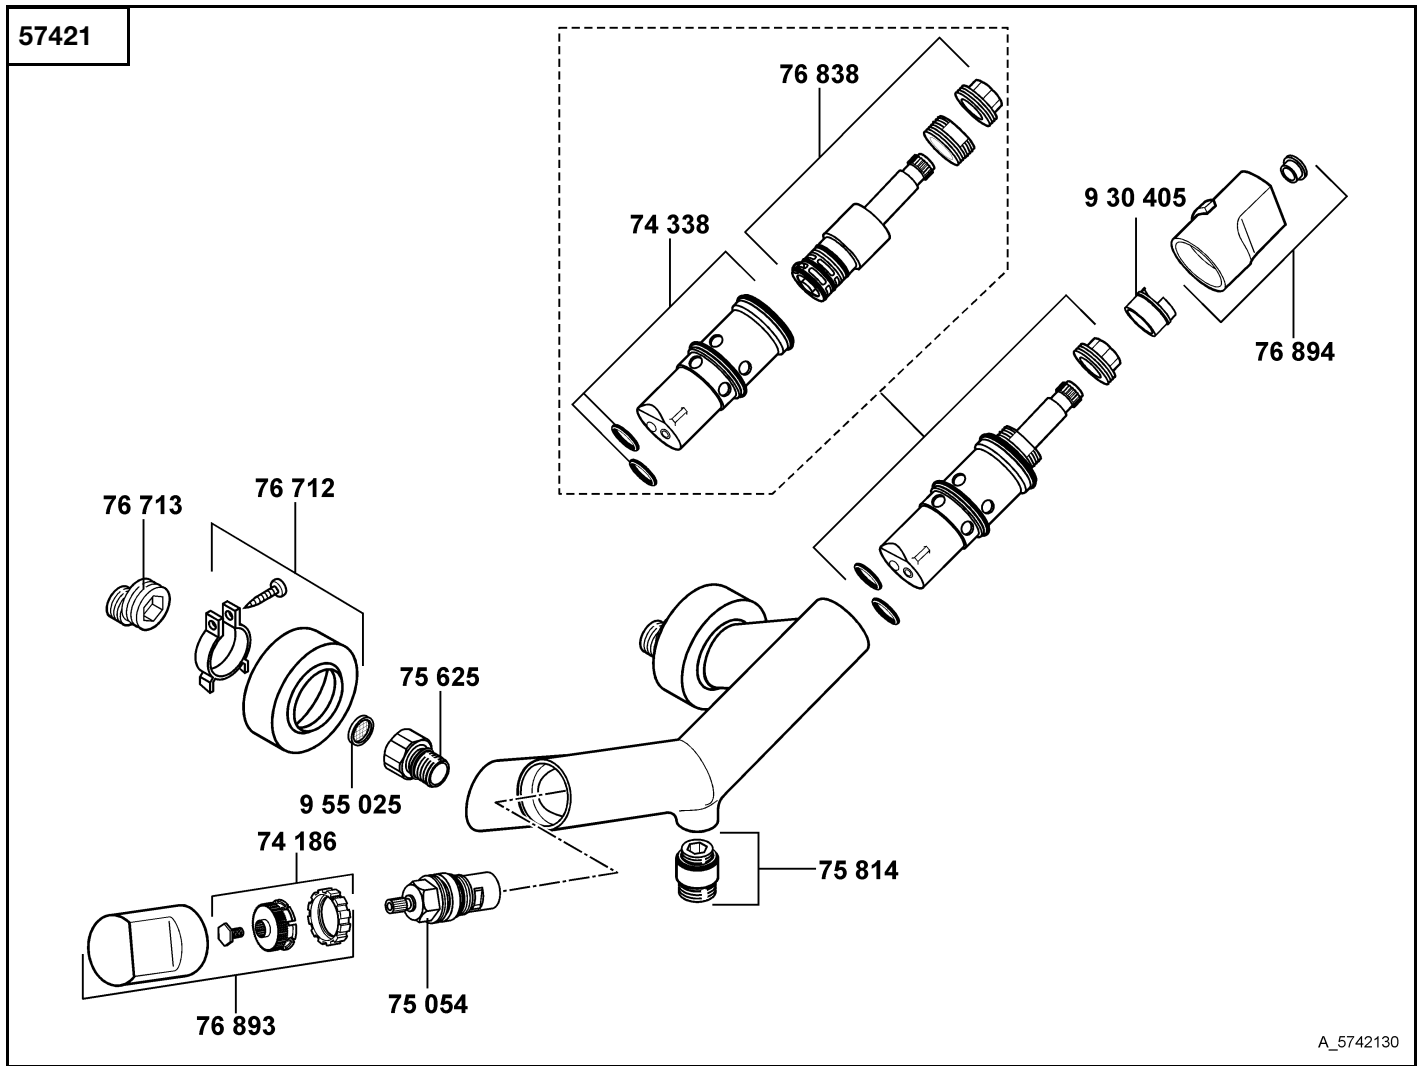

KLUDI NEW WAVES

57421	Thermostat-Brausearmatur DN 15	thermostat-shower mixer DN 15	thermostatische douchemengkraan 1/2"
	74 186 Rastbuchse	insert	klemnok
	74 338 Dichtungssatz	sealing set	set dichtingen
	75 054 Keramik-Oberteil G 1/2, 90°	ceramic headpart G 1/2, 90°	keramisch bovendeel G 1/2, 90°
	75 625 Wandarmaturanschluss	wall-fitting connection	wandmengkraan aansluiting
	75 814 Brauseanschlussnippel	shower nipple	douche-aansluitnippel
	76 712 Rosette	wall flange	rozet
	76 713 S-Anschluss	S union	S-koppeling
	76 838 Temperaturregeleinheit	temperature control valve	temperatuurregeleenheid
	76 893 Absperrgriff, KLUDI NEW WAVES	shut-off handle, KLUDI NEW WAVES	greep open-dicht, KLUDI NEW WAVES
	76 894 Temperaturwähigriff, KLUDI NEW WAVES	temperature control handle, KLUDI NEW WAVES	temperatuurkeuzeknop, KLUDI NEW WAVES
	930 405 Justierbuchse	sleeve	blokkeringshuls
	955 025 Schmutzfangsieb	dirt-catcher sieve	vuilvangzeef