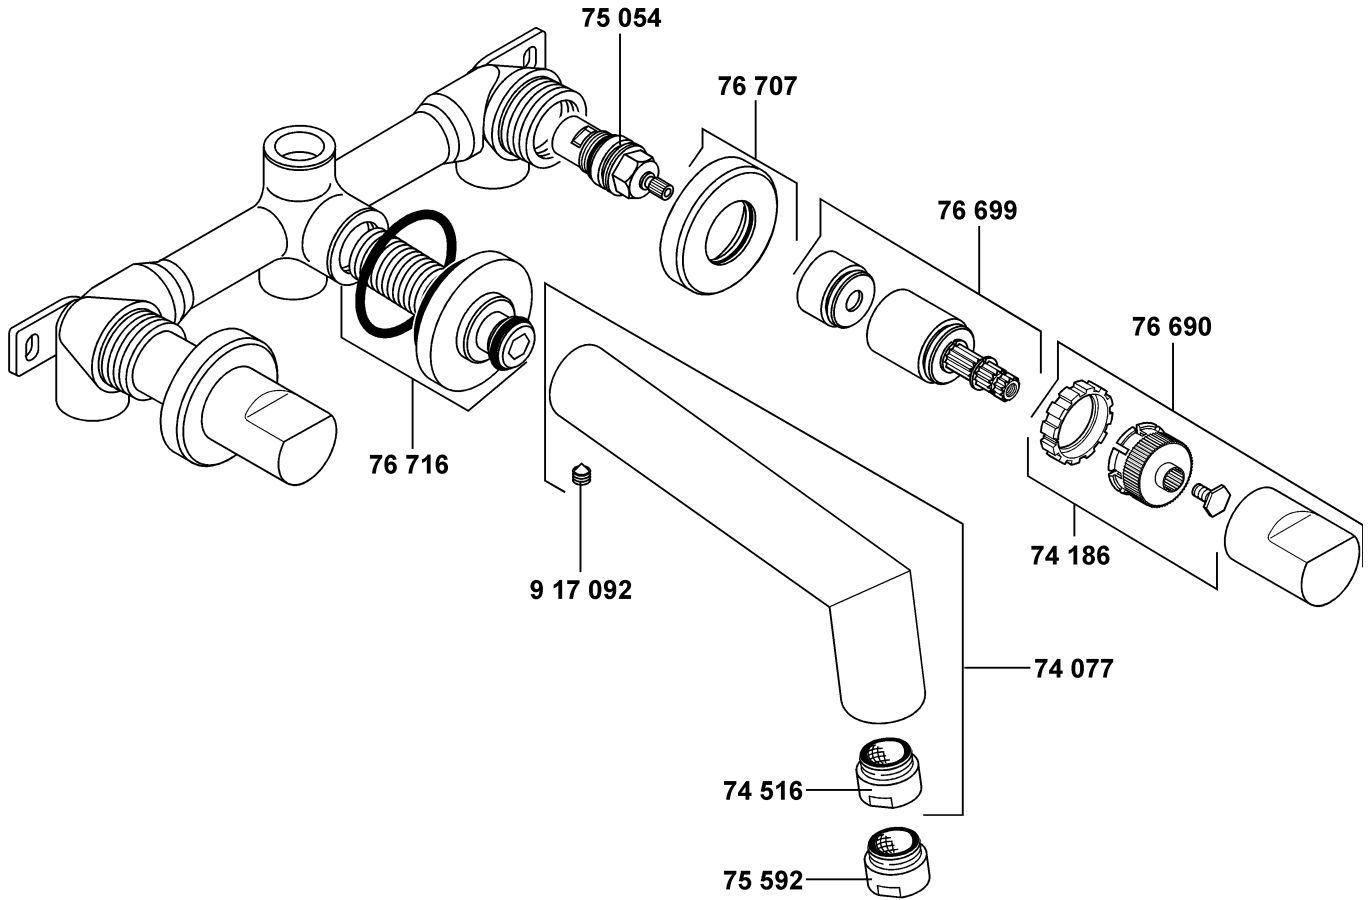

KLUDI NEW WAVES

57146

A_5714630

57146

Waschtisch-Wandarmatur DN 15

wall mounted basin mixer DN 15

wastafel wandmengkraan 1/2"

74 077 Auslauf KLUDI NEW WAVES
74 186 Rastbuchse
74 516 s-pointer Luftsprudler M 24 x 1/2
75 054 Keramik-Oberteil G 1/2, 90°
75 592 Cascade-Strahlregler M 24 x 1/2
76 690 Griff KLUDI NEW WAVES
76 699 Griffbefestigung
76 707 Rosette
76 716 Wandanschluss G 1/2
917 092 Gewindestift

spout KLUDI NEW WAVES
insert
s-pointer aerator M 24 x 1/2
ceramic headpart G 1/2, 90°
Cascade-flow straightener M 24 x 1/2
handle KLUDI NEW WAVES
fastening set for handle
wall flange
wall connector g 1/2"
threading lathe

uitloop KLUDI NEW WAVES
klemnok
s-pointer perlator M 24 x 1/2
keramisch bovendeel G 1/2, 90°
cascade straalbreker M 24 x 1/2
greep KLUDI NEW WAVES
greepbevestiging
rozet
wandaansluiting G 1/2
inbus schroef