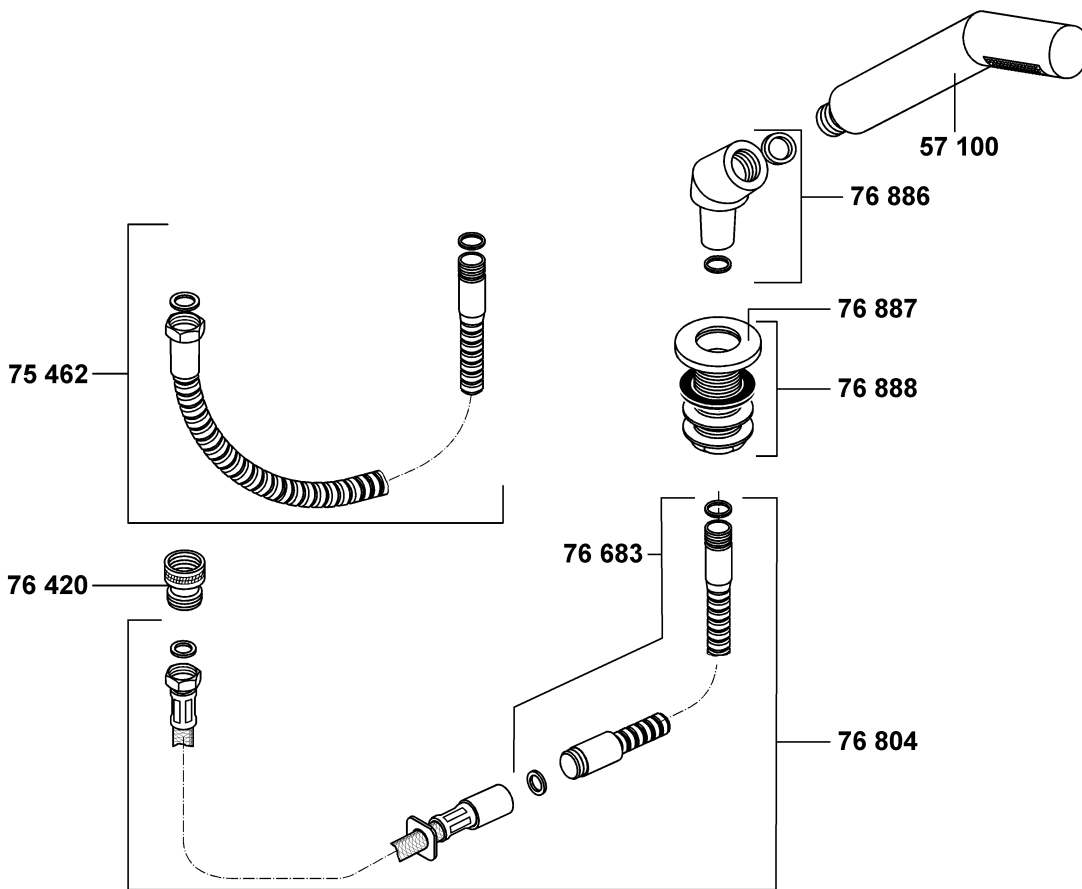

KLUDI NEW WAVES

57051

A_5705100

57051	Brausegarnitur	shower set	douchegarnituur
	57 100 Handbrause DN 15	handshower DN 15	handdouche 1/2"
	75 462 Brauseschlauch, 2000 mm	shower hose, 2000 mm	doucheslang, 2000 mm
	76 420 RV-Verschraubung	back flow preventer coupling	terugslagklep
	76 683 Brauseschlauch, 1500 mm	shower hose, 1500 mm	doucheslang, 1500 mm
	76 804 Brauseschlauch, kpl.	shower hose complete	doucheslang compleet
	76 886 Brausehalter	shower holder	douchehouder
	76 887 Rosette	wall flange	rozet
	76 888 Schlauchdurchführung	shuft for shower hose	slangdoorvoer