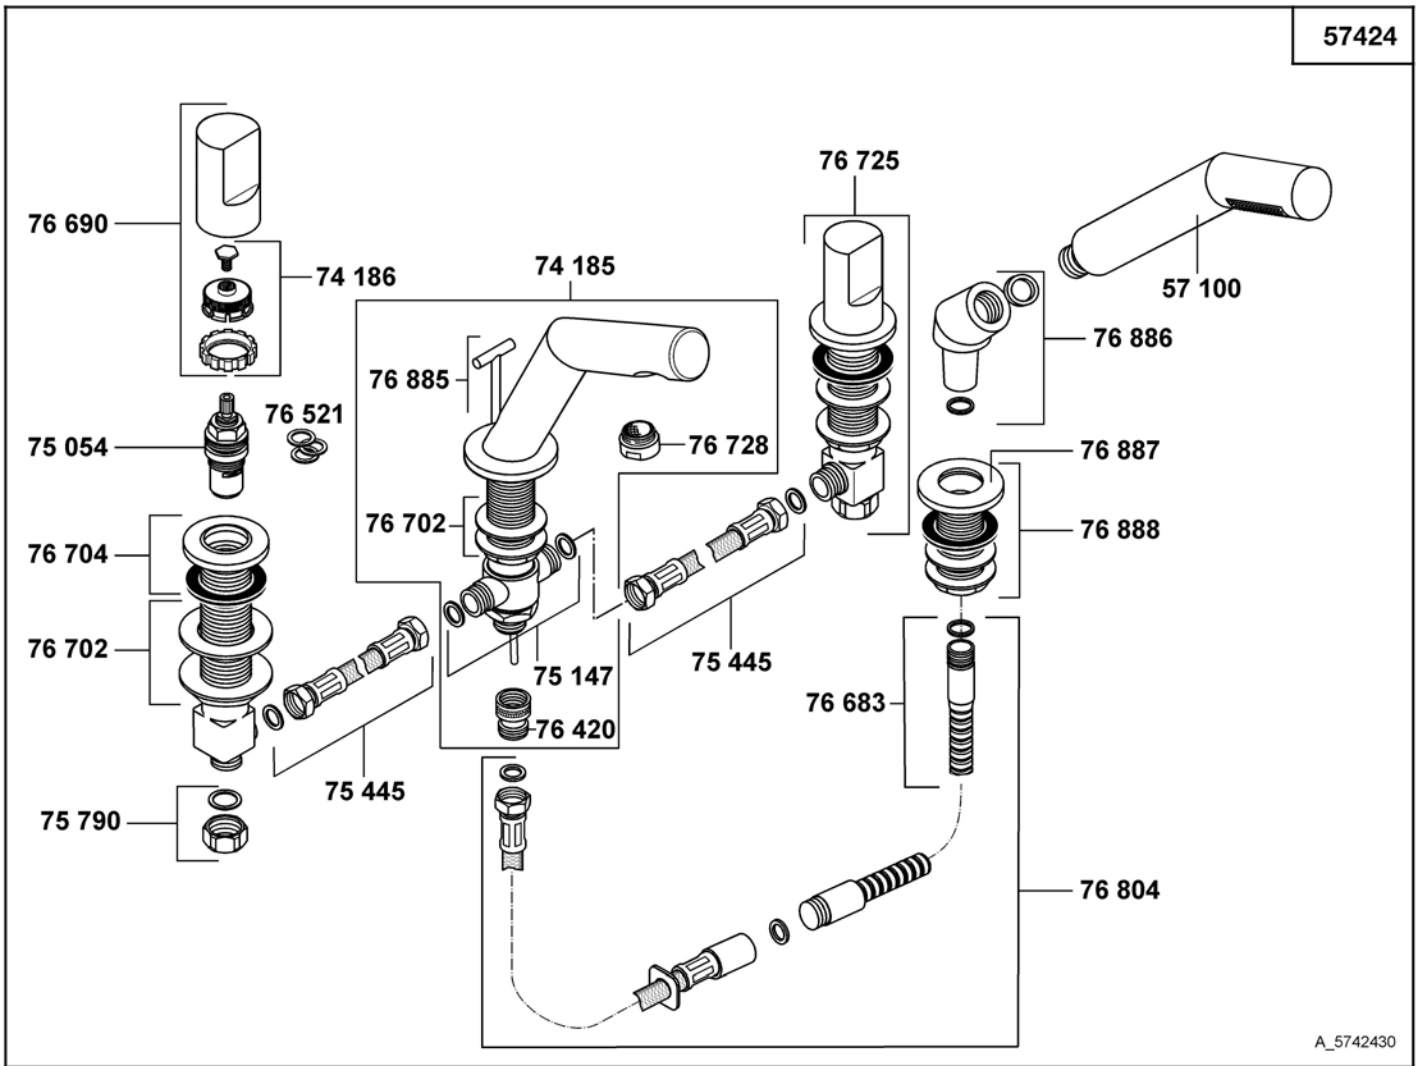

A_5742430

57424	Wannenfüll- und Brausearmatur DN 15	bath and shower mixer DN 15	bad-/douchemengkraan 1/2"
	57 100 Handbrause DN 15	handshower DN 15	handdouche 1/2"
	74 185 Auslauf, komplett	spout	uitloop
	74 186 Rastbuchse	insert	klemnok
	75 054 Keramik-Oberteil G 1/2, 90°	ceramic headpart G 1/2, 90°	keramisch bovendeel G 1/2, 90°
	75 147 Brücke	bridge	brug
	75 445 Druckschlauch	pressure hose	hogedruk slang
	75 790 ÜW-Mutter	nut	wartelmoer
	76 420 RV-Verschraubung	back flow preventer coupling	terugslagklep
	76 521 Dichtungssatz	sealing set	set dichtingen
	76 683 Brauseschlauch	shower hose	doucheslang
	76 690 Griff KLUDI NEW WAVES	handle KLUDI NEW WAVES	greep KLUDI NEW WAVES
	76 702 Befestigungssatz	assembling set	bevestigingsset
	76 704 Rosette	wall flange	rozet
	76 725 Seitenventil	side valve	stopkraan
	76 728 Cascade-Strahlregler	Cascade-flow straightener	cascade straalbreker
	76 804 Brauseschlauch, kpl.	shower hose complete	doucheslang compleet
	76 885 Umstellung, KLUDI NEW WAVES	diverter, KLUDI NEW WAVES	omstelling, KLUDI NEW WAVES
	76 886 Brausehalter	shower holder	douchehouder
	76 887 Rosette	wall flange	rozet
	76 888 Schlauchdurchführung	shuft for shower hose	slangdoorvoer