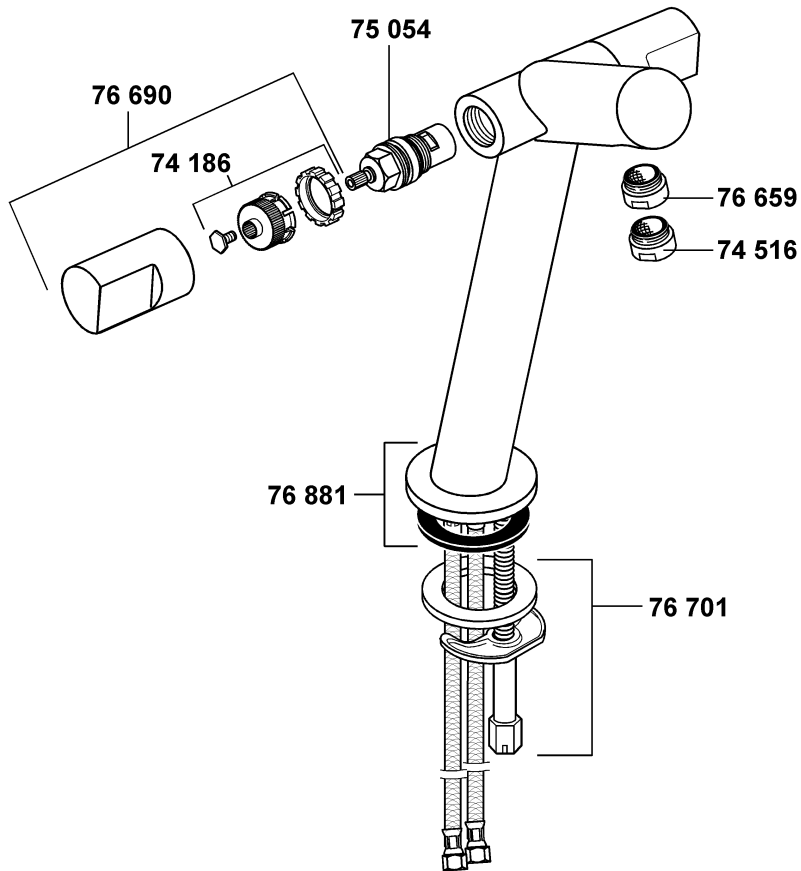

KLUDI NEW WAVES

57124

A_5712430

57124

Waschschüsselarmatur DN 10

74 186 Rastbuchse
74 516 s-pointer Luftsprudler M 24 x 1/2
75 054 Keramik-Oberteil G 1/2, 90°
76 659 Cascade-Strahlregler
76 690 Griff KLUDI NEW WAVES
76 701 Befestigungssatz
76 881 Rosette

basin mixer DN 10

insert
s-pointer aerator M 24 x 1/2
ceramic headpart G 1/2, 90°
Cascade-flow straightener
handle KLUDI NEW WAVES
assembling set
wall flange

wastafelmengkraan 3/8"

klemnok
s-pointer perlator M 24 x 1/2
keramisch bovendeel G 1/2, 90°
cascade straalbreker
greep KLUDI NEW WAVES
bevestigingsset
rozet