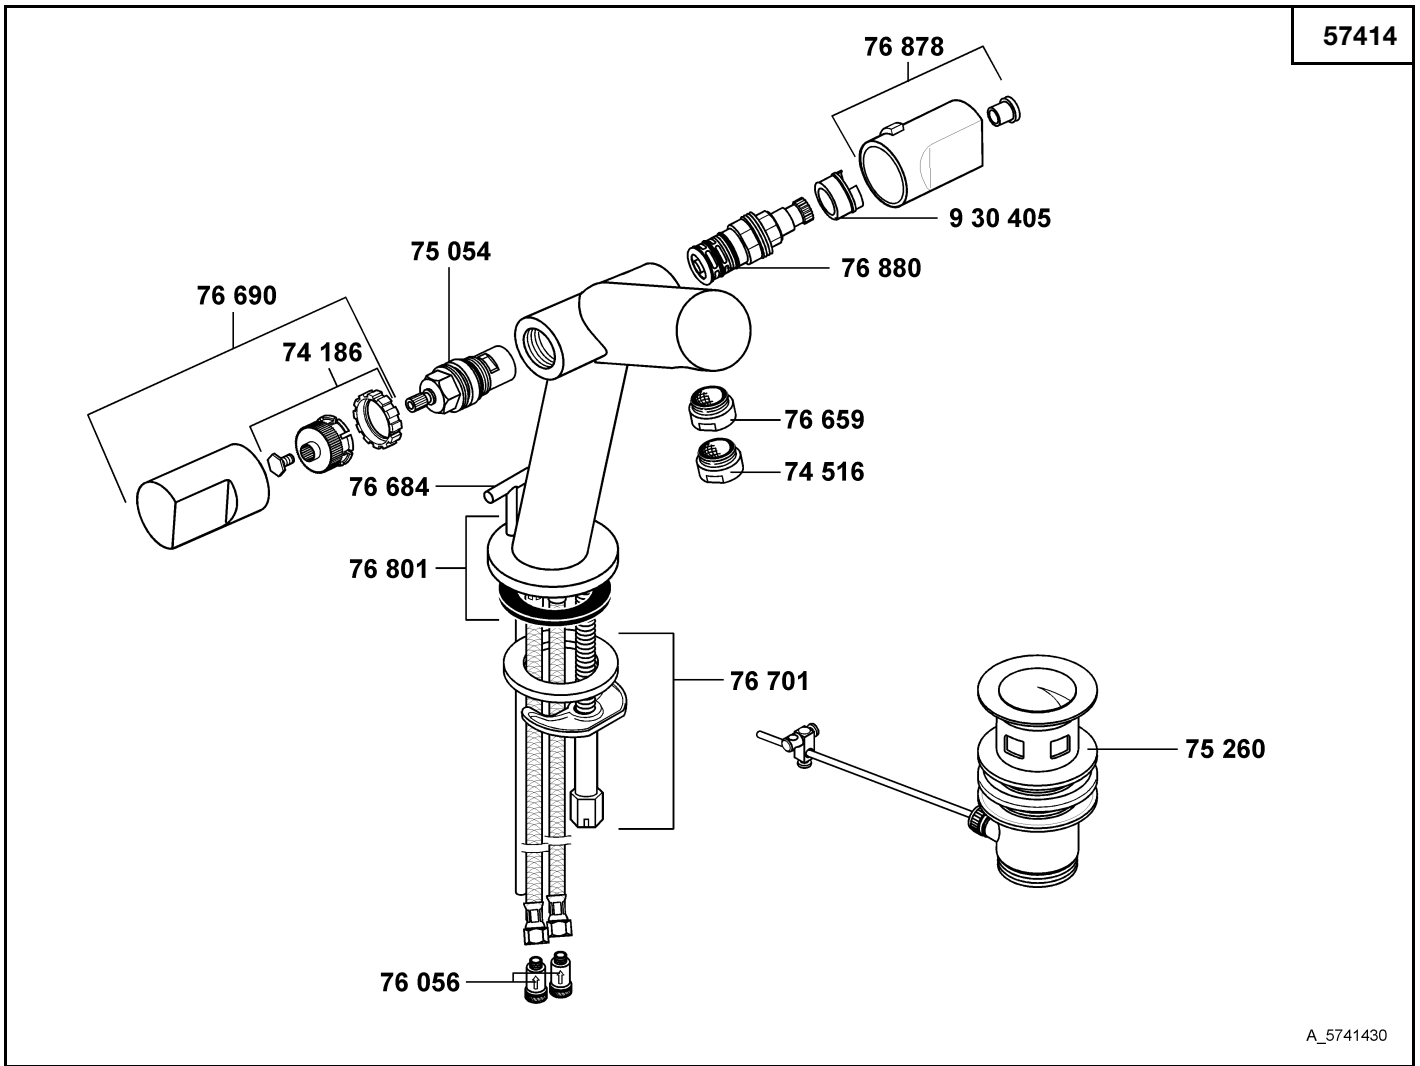

A_5741430

57414	Thermostat-Waschtischarmatur DN 10	thermostat basin mixer DN 10	thermostatische wastafelmengkraan 3/8"
74 186	Rastbuchse	insert	klemnok
74 516	s-pointer Luftsprudler M 24 x 1/2	s-pointer aerator M 24 x 1/2	s-pointer perlator M 24 x 1/2
75 054	Keramik-Oberteil G 1/2, 90°	ceramic headpart G 1/2, 90°	keramisch bovendeel G 1/2, 90°
75 260	Ablaufgarnitur	pop up waste	afvoergarnituur
76 056	Filterelement	filter cartridge	filterelement
76 659	Cascade-Strahlregler	Cascade-flow straightener	cascade straalbreker
76 684	Zugstange	lift rod	trekstang
76 690	Griff KLUDI NEW WAVES	handle KLUDI NEW WAVES	greep KLUDI NEW WAVES
76 701	Befestigungssatz	assembling set	bevestigingsset
76 801	Rosette	wall flange	rozet
76 878	Temperaturwählgriff, KLUDI NEW WAVES	temperature control handle, KLUDI NEW WAVES	temperatuurkeuzeknop, KLUDI NEW WAVES
76 880	Temperaturregeleinheit	temperature control valve	temperatuurregeleenheid
930 405	Justierbuchse	sleeve	blokkeringshuls