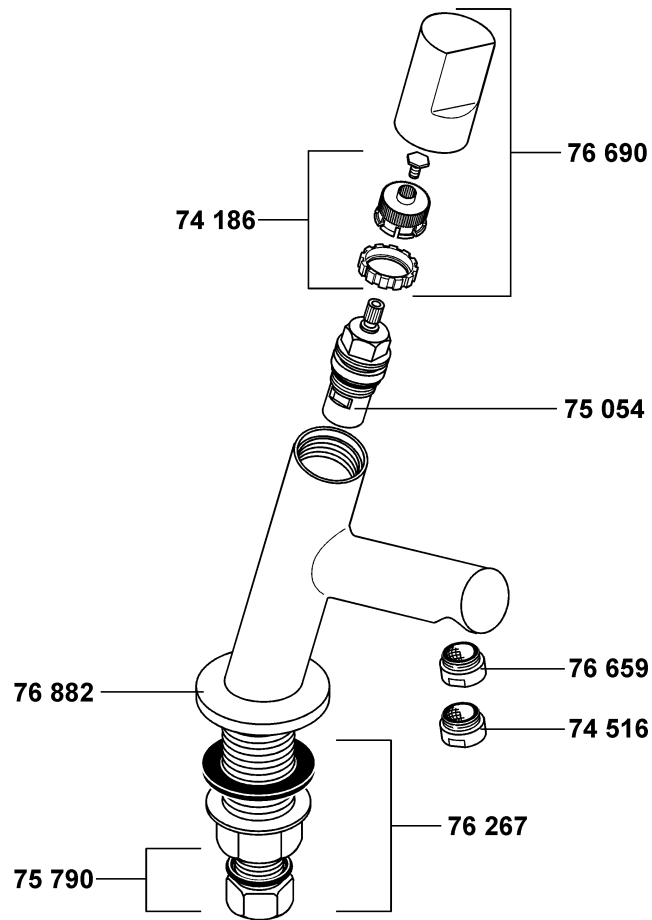

A_5711630

57116	Standventil DN 15	stand pillar tap DN 15	toiletkraan 1/2"
	74 186 Rastbuchse	insert	klemnok
	74 516 s-pointer Luftsprudler M 24 x 1/2	s-pointer aerator M 24 x 1/2	s-pointer perlator M 24 x 1/2
	75 054 Keramik-Oberteil G 1/2, 90°	ceramic headpart G 1/2, 90°	keramisch bovendeel G 1/2, 90°
	75 790 ÜW-Mutter	nut	wartelmoer
	76 267 Befestigungssatz	assembling set	bevestigingsset
	76 659 Cascade-Strahlregler	Cascade-flow straightener	cascade straalbreker
	76 690 Griff KLUDI NEW WAVES	handle KLUDI NEW WAVES	greep KLUDI NEW WAVES
	76 882 Rosette	wall flange	rozet