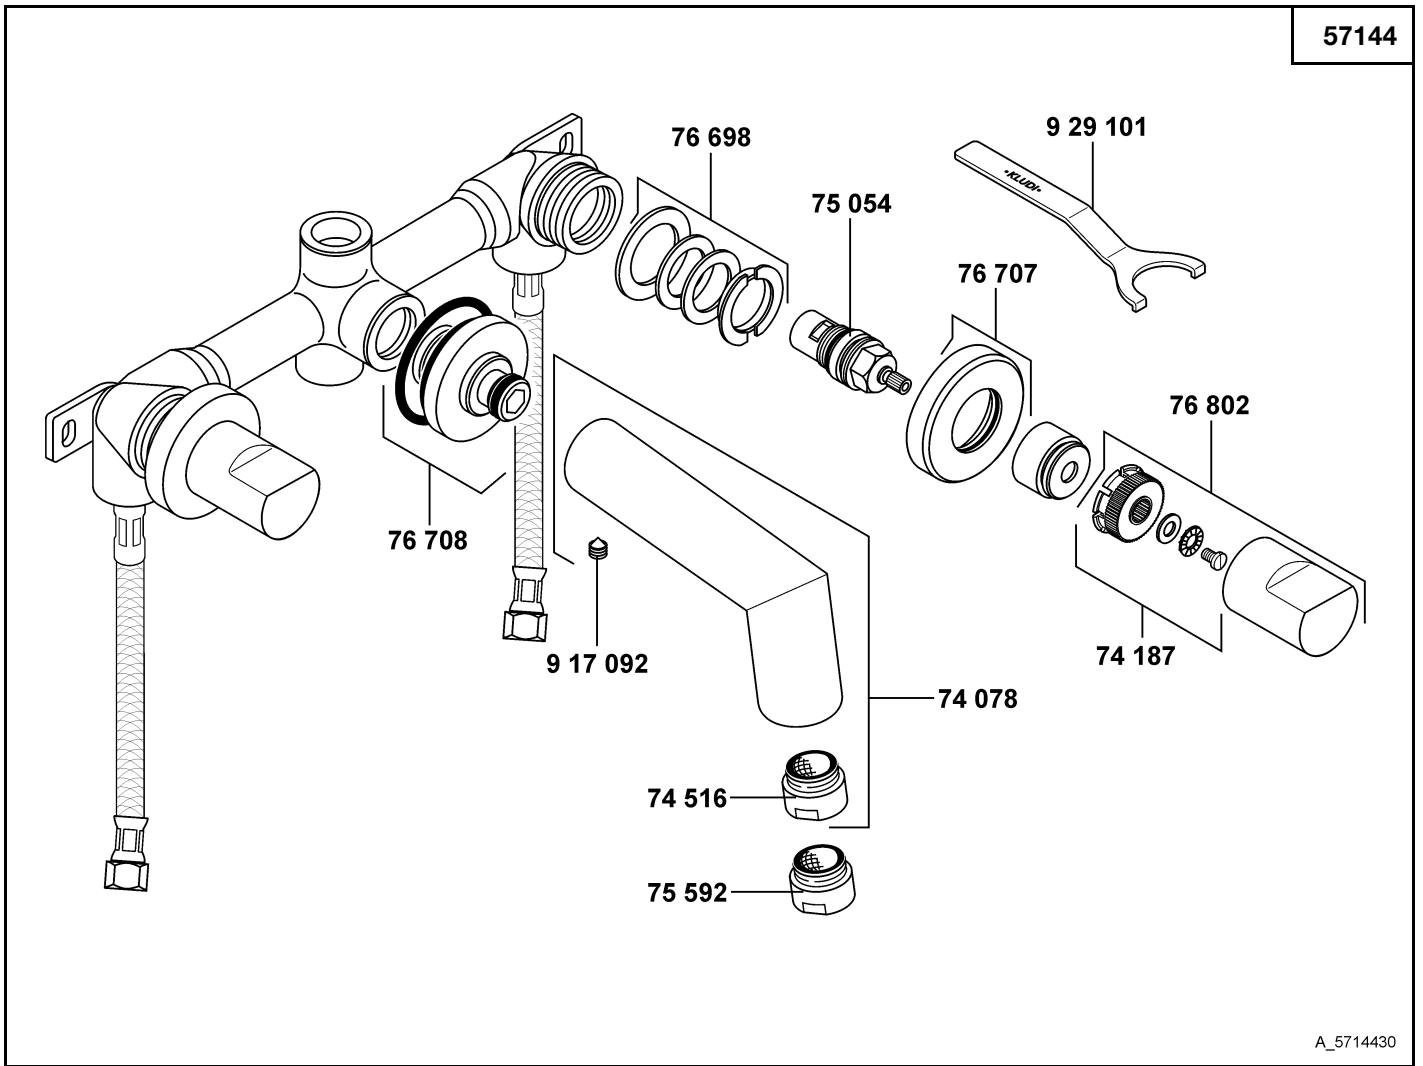

A_5714430

57144	Waschtisch-Wandarmatur DN 10	wall mounted basin mixer DN 10	wastafel wandmengkraan 3/8"
74 078	Auslauf KLUDI NEW WAVES	spout KLUDI NEW WAVES	uitloop KLUDI NEW WAVES
74 187	Rastbuchse	insert	klemnok
74 516	s-pointer Luftsprudler M 24 x 1/2	s-pointer aerator M 24 x 1/2	s-pointer perlator M 24 x 1/2
75 054	Keramik-Oberteil G 1/2, 90°	ceramic headpart G 1/2, 90°	keramisch bovendeel G 1/2, 90°
75 592	Cascade-Strahlregler M 24 x 1/2	Cascade-flow straightener M 24 x 1/2	cascade straalbreker M 24 x 1/2
76 698	Griffbefestigung	fastening set for handle	griepbevestiging
76 707	Rosette	wall flange	rozet
76 708	Wandanschluss G 1/2	wall connector g 1/2"	wandaansluiting G 1/2
76 802	Griff mit Befestigung, KLUDI NEW WAVES	handle with fixing, KLUDI NEW WAVES	griep met bevestiging, KLUDI NEW WAVES
917 092	Gewindestift	threading lathe	inbus schroef
929 101	Schraubenschlüssel	wrench	schroevendraaier