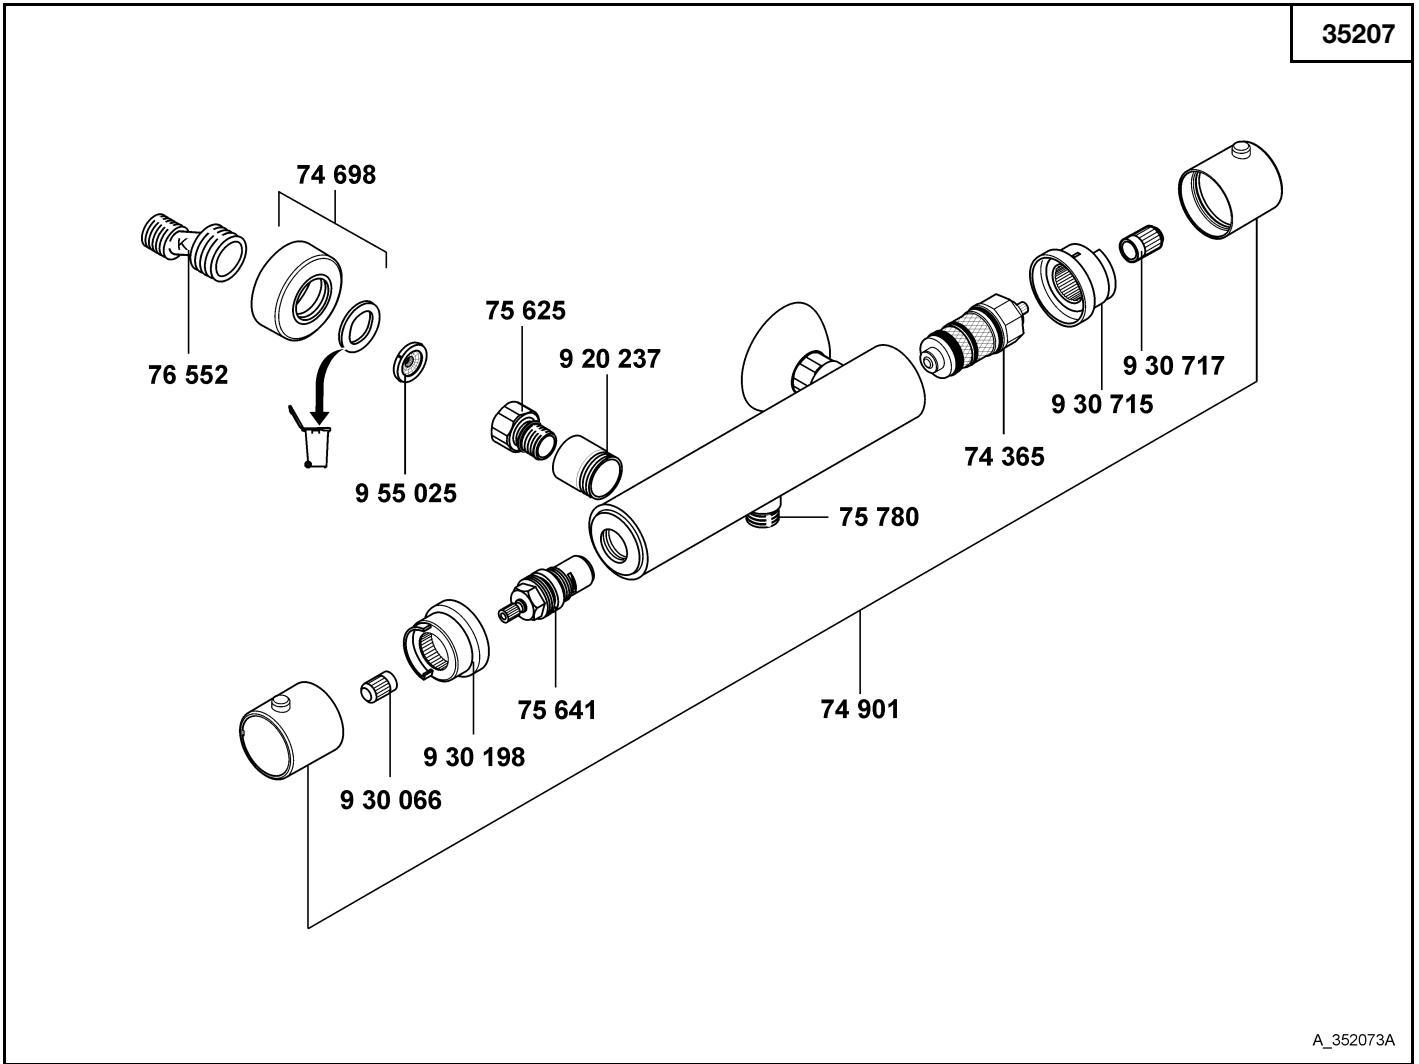

A_352073A

35207	04/09 → Thermostat-Brausearmatur DN 15	thermostat-shower mixer DN 15	thermostatische douchemengkraan 1/2"		
	74 365	Temperaturregeleinheit	temperature control valve	74 365	temperatuurregeleenheid
	74 698	Rosette	wall flange	74 698	rozet
	74 901	Griffset	handle set	74 901	grepenst
	75 625	Wandarmaturanschluss	wall-fitting connection	75 625	wandmengkraan aansluiting
	75 641	Keramik-Oberteil G 1/2, 180°	ceramic headpart G 1/2, 180°	75 641	keramisch bovendeel G 1/2, 180°
	75 780	Brauseanschlussnippel	shower nipple	75 780	douche-aansluitnippel
	76 552	S-Anschluss	S union	76 552	S-koppeling
	920 237	Übergangsnippel	connecting nipple	920 237	overgangsnippel
	930 066	Riefenadapter	rilled adapter	930 066	adaptor met groef
	930 198	Justierbuchse	sleeve	930 198	blokkeringshuls
	930 715	Justierbuchse	sleeve	930 715	blokkeringshuls
	930 717	Griffbefestigung	fastening set for handle	930 717	greepbevestiging
	955 025	Schmutzfangsieb	dirt-catcher sieve	955 025	vuilvangzeef