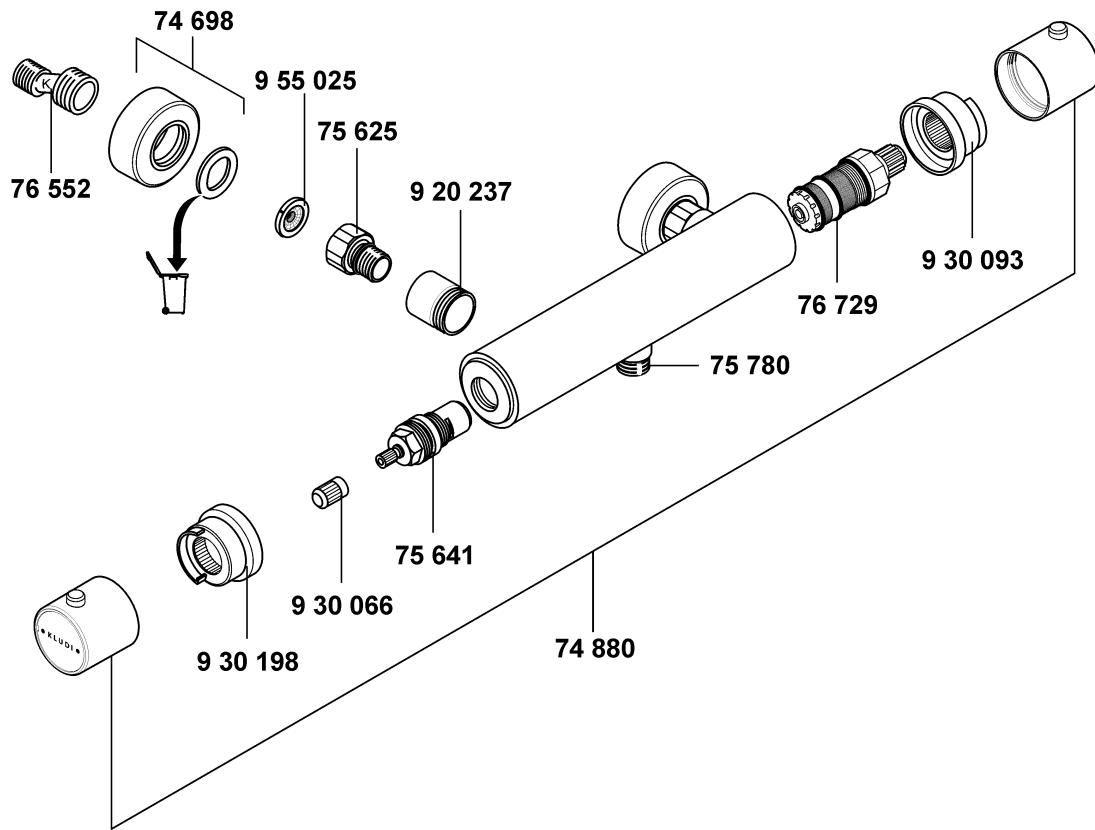

THERMOSTAT OBJEKTA THERM E

35200

A_352003C

35200 04/09 → Brausearmatur DN 15

shower mixer DN 15

douchemengkraan 1/2"

74 698 Rosette
74 880 Griffset
75 625 Wandarmaturanschluss
75 641 Keramik-Oberteil G 1/2, 180°
75 780 Brauseanschlussnippel
76 552 S-Anschluss
76 729 Temperaturregeleinheit
920 237 Übergangsnippel
930 066 Riefenadapter
930 093 Justierbuchse
930 198 Justierbuchse
955 025 Schmutzfangsieb

wall flange
handle set
wall-fitting connection
ceramic headpart G 1/2, 180°
shower nipple
S union
temperature control valve
connecting nipple
rilled adapter
sleeve
sleeve
dirt-catcher sieve

rozet
grepenset
wandmengkraan aansluiting
keramisch bovendeel G 1/2, 180°
douche-aansluitnippel
S-koppeling
temperatuurregeleenheid
overgangsnippel
adaptor met groef
blokkeringshuls
blokkeringshuls
vuilvangzeef