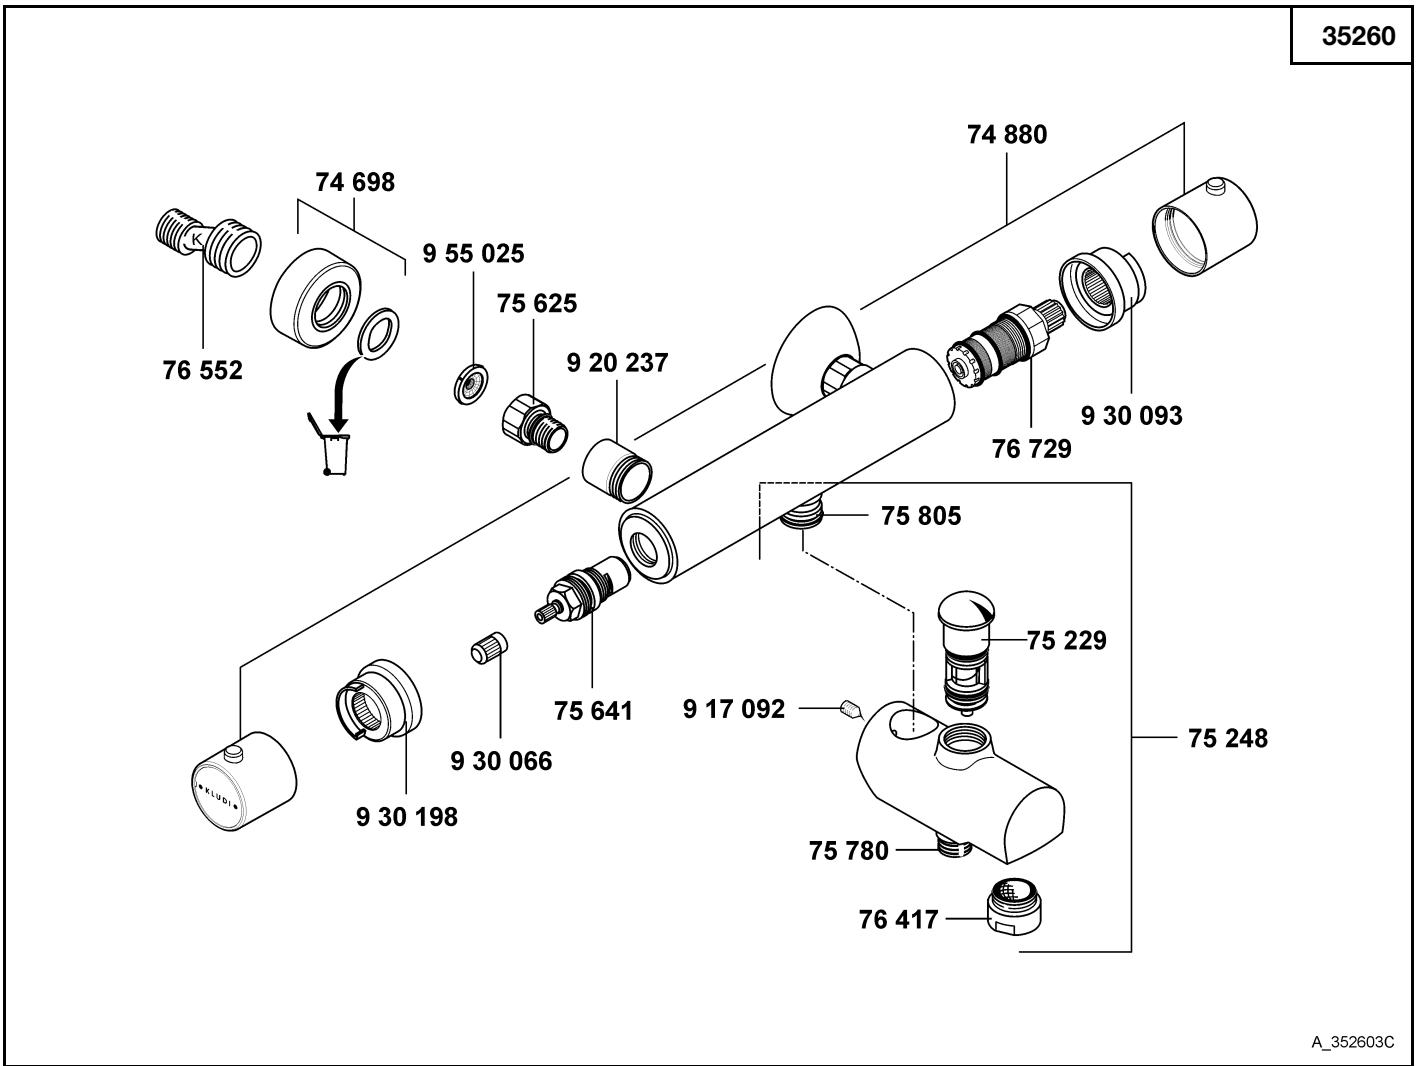

A_352603C

35260	04/09 → Thermostat- Wannenfäll- und Brausearmatur DN 15	Thermostat bath- and shower mixer DN 15	thermostatische bad-/douchemengkraan 1/2"
	74 698 Rosette	wall flange	rozet
	74 880 Griffset	handle set	grepenzet
	75 229 autom. Umstellung AP-Armaturen	automatic diverter, wall mounted	autom. omstelling voor opb.mengkranen
	75 248 Wanneneinlauf	bath filler	baduitloop
	75 625 Wandarmaturanschluss	wall-fitting connection	wandmengkraan aansluiting
	75 641 Keramik-Oberteil G 1/2, 180°	ceramic headpart G 1/2, 180°	keramisch bovendeel G 1/2, 180°
	75 780 Brauseanschlussnippel	shower nipple	douche-aansluitnippel
	75 805 Anschlussnippel	connecting nipple	aansluitnippel
	76 417 Cascade-Strahlregler M 28 x 1/B	Cascade-flow straightener M 28 x 1/B	Cascade straalbreker M 28 x 1/B
	76 552 S-Anschluss	S union	S-koppeling
	76 729 Temperaturregleinheit	temperature control valve	temperatuurregeleenheid
	917 092 Auslaufbefestigungsschraube	fastening screw for spout	bev. schroef voor uitloop
	920 237 Übergangsnippel	connecting nipple	overgangsnippel
	930 066 Riefenadapter	rilled adapter	adaptor met groef
	930 093 Justierbuchse	sleeve	blokkeringshuls
	930 198 Justierbuchse	sleeve	blokkeringshuls
	955 025 Schmutzfangsieb	dirt-catcher sieve	vuilvangzeef