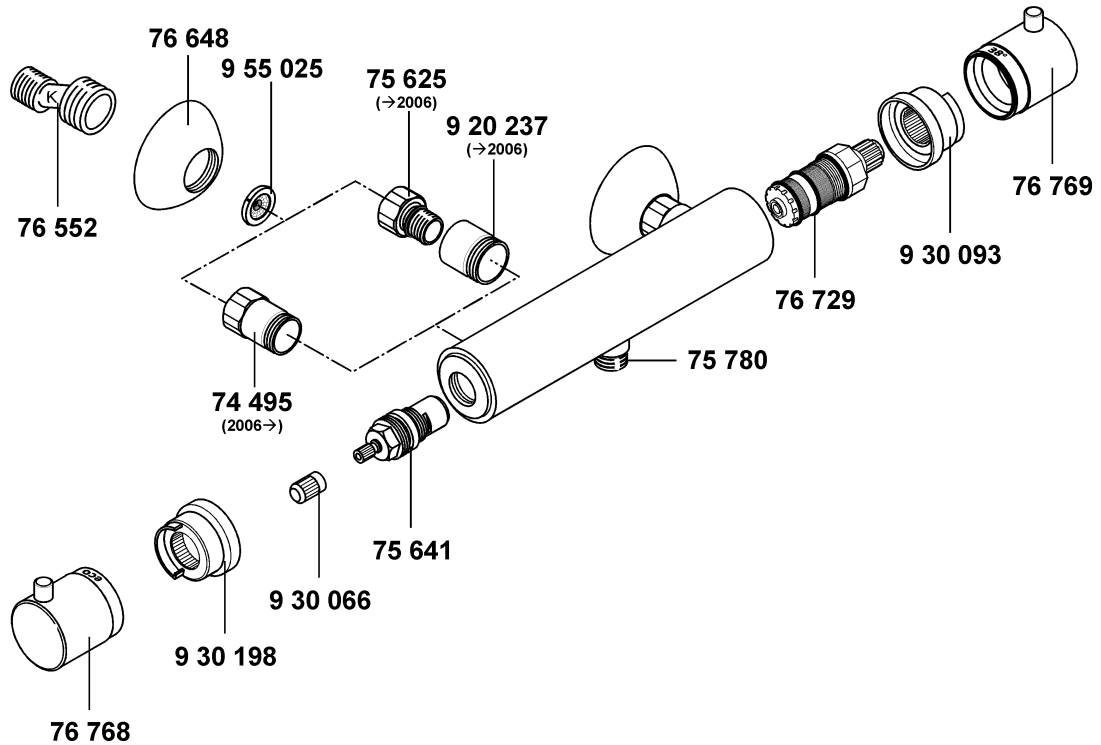

A_352003A

35200 → 03/09 Brausearmatur DN 15

- 74 495 Wandarmaturanschluss
- 75 625 Wandarmaturanschluss
- 75 641 Keramik-Oberteil G 1/2, 180°
- 75 780 Brauseanschlussnippel
- 76 552 S-Anschluss
- 76 648 Rosette
- 76 729 Temperaturregeleinheit
- 76 768 Absperrgriff, Kludi
- 76 769 Temperaturwählgriff
- 920 237 Übergangsnippel
- 930 066 Riefenadapter
- 930 093 Justierbuchse
- 930 198 Justierbuchse
- 955 025 Schmutzfangsieb

shower mixer DN 15

- wall-fitting connection
- wall-fitting connection
- ceramic headpart G 1/2, 180°
- shower nipple
- S union
- wall flange
- temperature control valve
- shut-off handle, Kludi
- temperature control handle
- connecting nipple
- rilled adapter
- sleeve
- sleeve
- dirt-catcher sieve

douchemengkraan 1/2"

- wandmengkraan aansluiting
- wandmengkraan aansluiting
- keramisch bovendeel G 1/2, 180°
- douche-aansluitnippel
- S-koppeling
- rozet
- temperatuurregeleenheid
- greep open-dicht, KLUDI
- temperatuurkeuzeknop
- overgangsnippel
- adaptor met groef
- blokkeringshuls
- blokkeringshuls
- vuilvangzeef