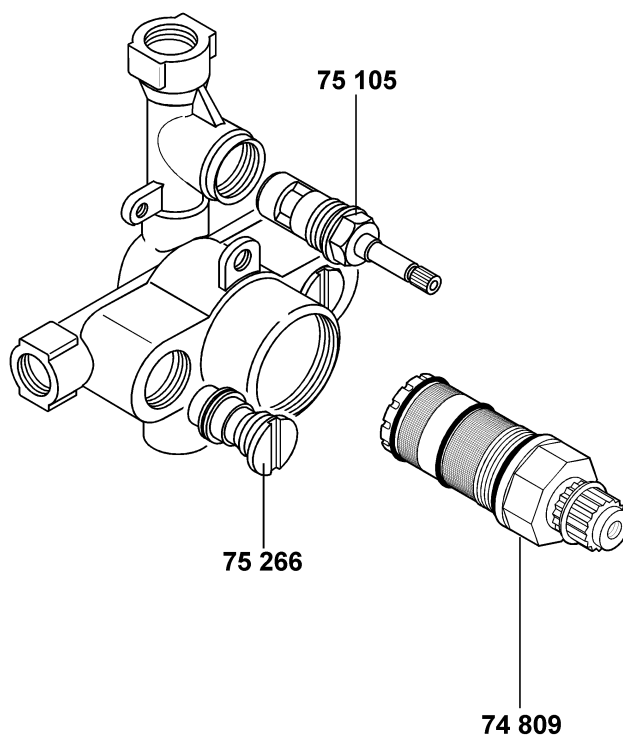

A_3515600

35156

07/97 → Unterputz-Thermostatkörper DN 15

concealed-thermostat mixer body DN 15

inbouw thermostaat 1/2"

74 809 Temperaturregeleinheit
75 105 Keramik-Oberteil G 1/2, 90°
75 266 Rückflussverhinderer

temperature control valve
ceramic headpart G 1/2, 90°
back flow preventer (check valve)

temperatuurregeleenheid
keramisch bovendeel G 1/2, 90°
terugslagklep