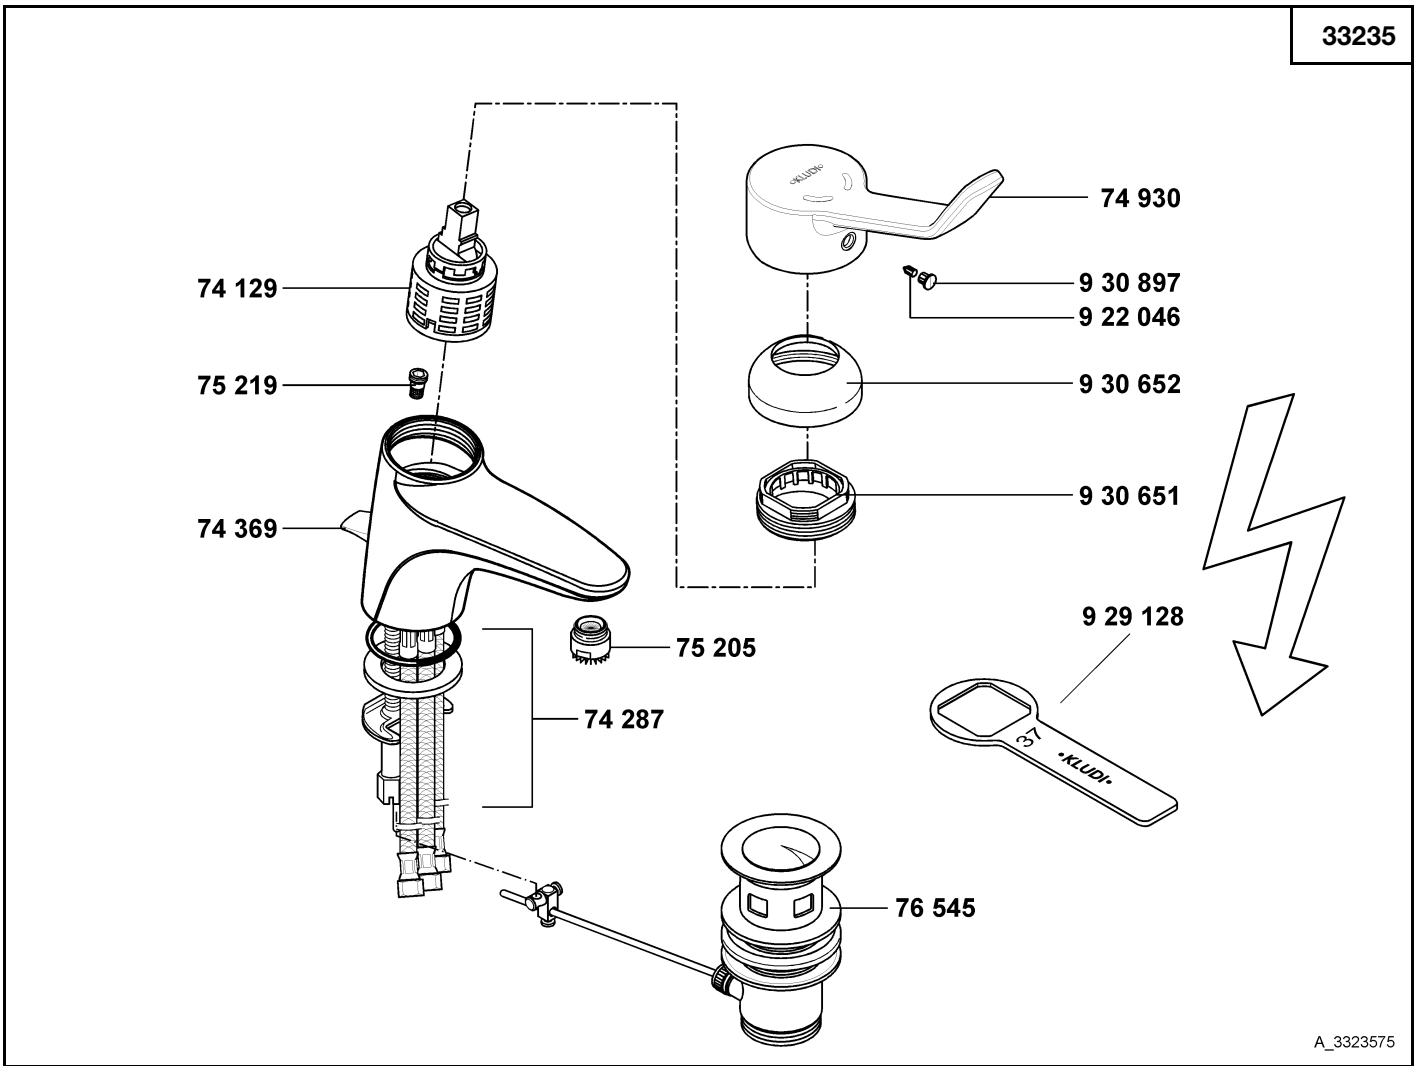

A_3323575

33235	Waschtisch-Einhandmischer DN 10	single lever basin mixer DN 10	ééngreeps wastafelmengkraan 3/8"
74 129	Kartusche K41 ND	cartridge K41 ND	cartouche K41 ND
74 287	Befestigungssatz	assembling set	bevestigingsset
74 369	Zugstange	lift rod	trekstang
74 930	Publik-Hebel, KLUDI PROVITA	PUBLIC - lever, KLUDI PROVITA	kliniek hendel, KLUDI PROVITA
75 205	Strahlregler M 24 x 1	flow straightener M 24 x 1	straalbreker M 24 x 1
75 219	Durchflussbegrenzer	flow restrictor	doorstroombegrenzer
76 545	Ablaufgarnitur	pop up waste	afvoergarnituur
922 046	Gewindestift	threading lathe	inbus schroef
929 128	Spannschraubenschlüssel	spanner	sleutel voor spanschroef
930 651	Spannschraube	screw	spanschroef
930 652	Abdeckkappe	cover cap	afdekkap
930 897	Markierungsstopfen	red/blue insert	markeringsstop