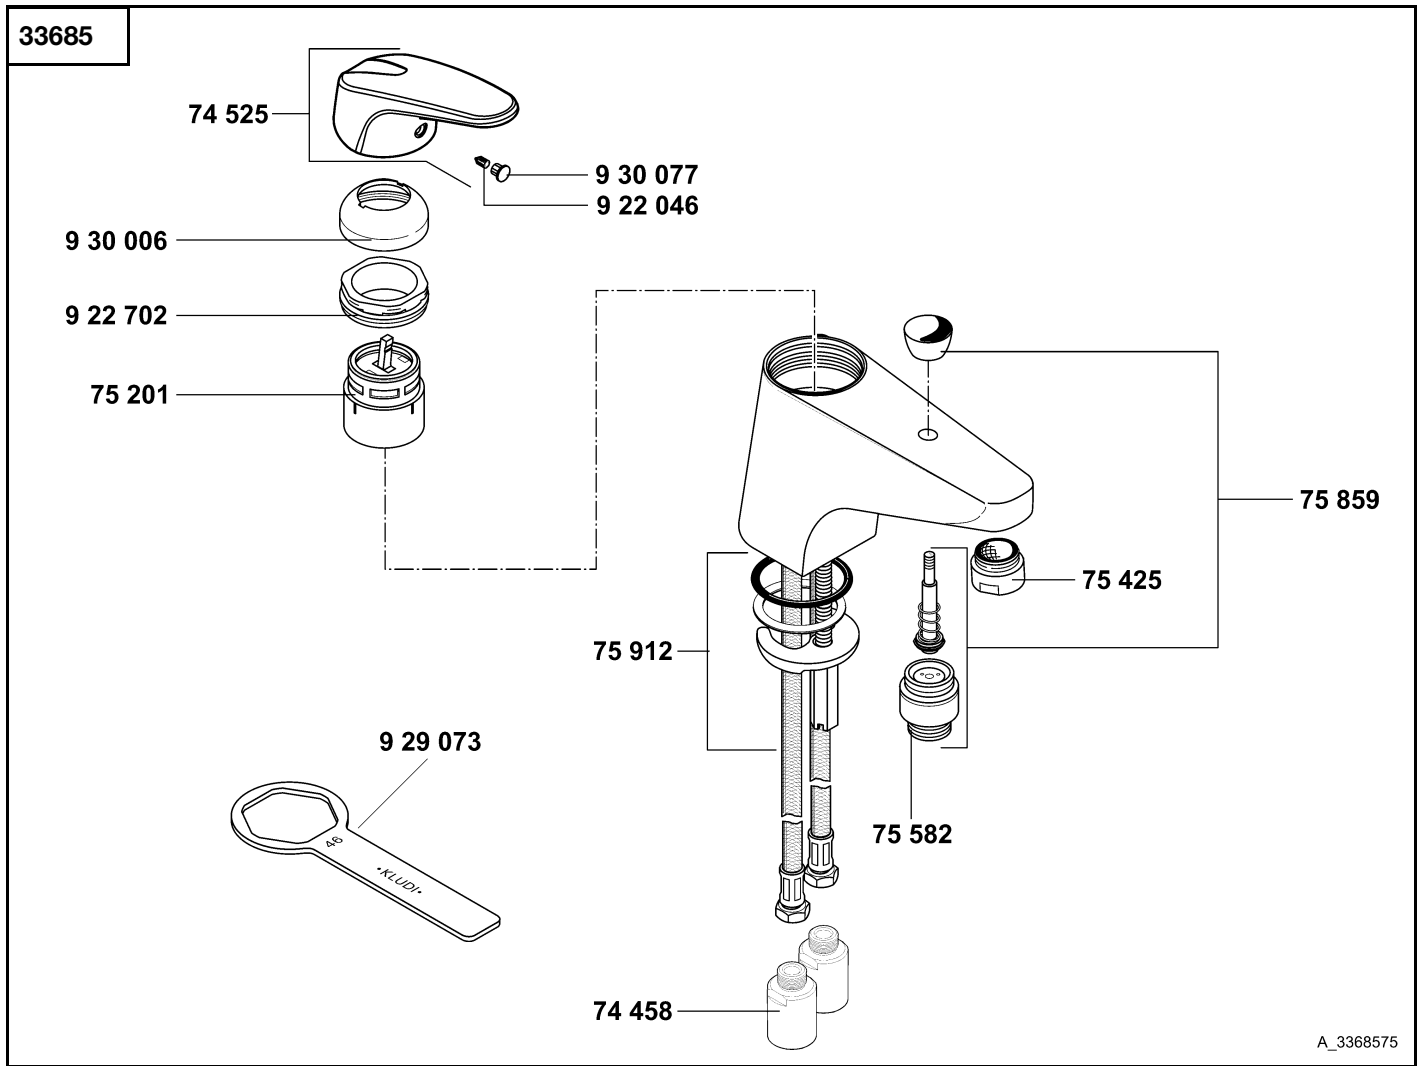

KLUDI OBJEKTA MIX NEW

33685	Wannenfüll- und Brause- Einhandmischer DN 10	single lever bath- and shower mixer DN 10	ééngreeps bad-/douchemengkraan 3/8"
74 458	Schalldämpfer	noise reducer	geluiddemper
74 525	Hebel, KLUDI OBJEKTA MIX NEW	lever, KLUDI OBJEKTA MIX NEW	hendel, KLUDI OBJEKTA MIX NEW
75 201	Kartusche	cartridge	cartouche
75 425	Luftsprudler M 24 x 1/C	aerator M 24 x 1/C	perlator M 24 x 1/C
75 582	Brauseanschlussnippel	shower nipple	douche-aansluitnippel
75 859	autom. Umstellung KLUDI LOGO MIX	automatic diverter KLUDI LOGO MIX	autom. omstelling KLUDI LOGO MIX
75 912	Befestigungssatz	assembling set	bevestigingsset
922 046	Gewindestift	threading lathe	inbus schroef
922 702	Spannschraube	screw	spannschroef
929 073	Armaturenschlüssel für Spannschraube	fastening tool for screw	spanmoersleutel
930 006	Abdeckkappe	cover cap	afdekkap
930 077	Markierungsstopfen	red/blue insert	markeringsstop