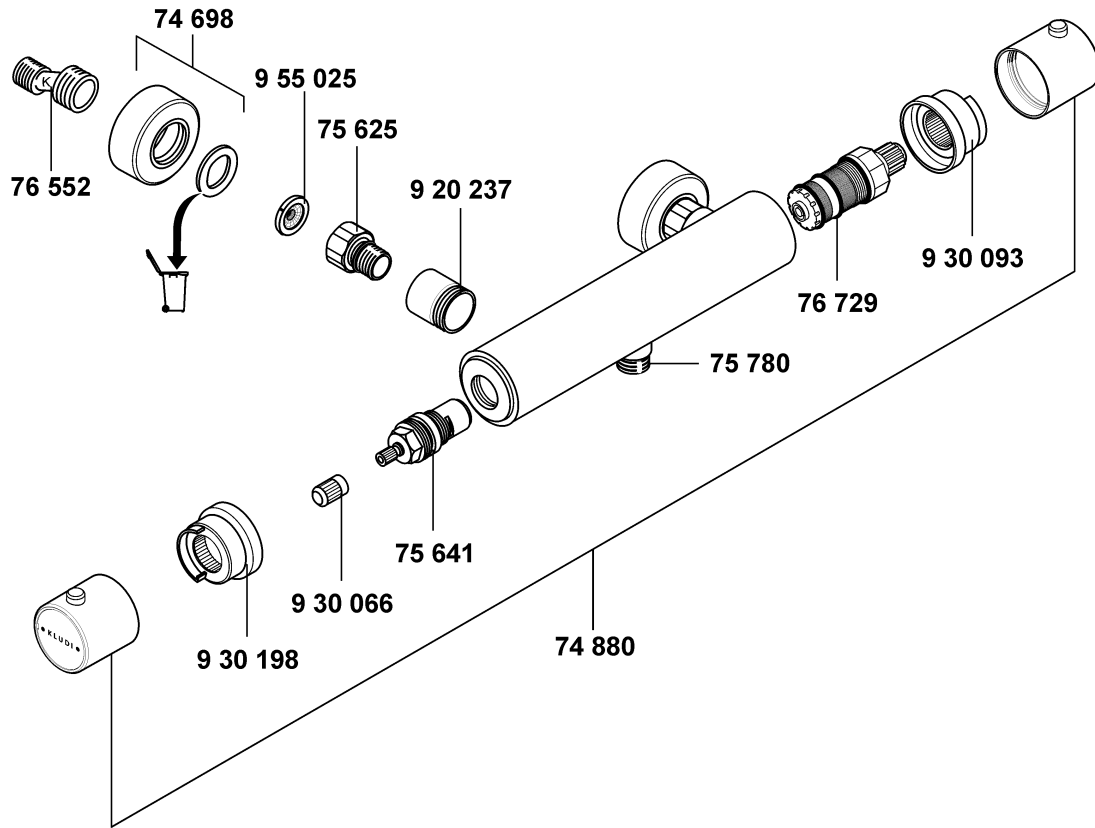

THERMOSTAT OBJEKTA THERM E

35200

A_352003C

35200

04/09 → Brausearmatur DN 15

shower mixer DN 15

douchemengkraan 1/2"

74 698 Rosette
74 880 Griffset
75 625 Wandarmaturanschluss
75 641 Keramik-Oberteil G 1/2, 180°
75 780 Brauseanschlussnippel
76 552 S-Anschluss
76 729 Temperaturregeleinheit
920 237 Übergangsnippel
930 066 Riefenadapter
930 093 Justierbuchse
930 198 Justierbuchse
955 025 Schmutzfangsieb

wall flange
handle set
wall-fitting connection
ceramic headpart G 1/2, 180°
shower nipple
S union
temperature control valve
connecting nipple
rilled adapter
sleeve
sleeve
dirt-catcher sieve

rozet
grepenset
wandmengkraan aansluiting
keramisch bovendeel G 1/2, 180°
douche-aansluitnippel
S-koppeling
temperaturregeleenheid
overgangsnippel
adaptor met groef
blokkeringshuls
blokkeringshuls
vuilvangzeef