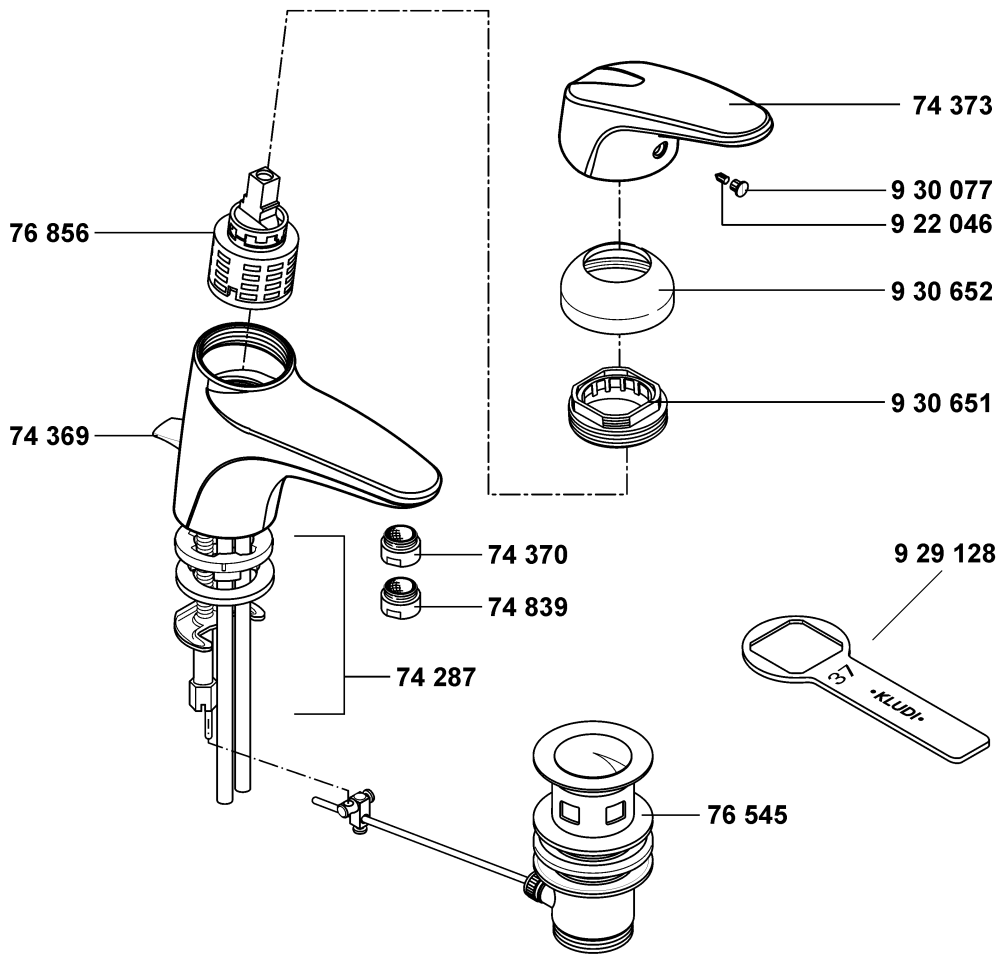

KLUDI OBJEKTA MIX NEW

33233

A_3323375-10

33233

Waschtisch-Einhandmischer DN 8

single lever basin mixer DN 8

ééngreeps wastafelmengkraan

74 287 Befestigungssatz
74 369 Zugstange
74 370 s-pointer Luftsprudler M 24 x 1
74 373 Hebel, KLUDI OBJEKTA MIX NEW
74 839 s-pointer Luftsprudler M 24 x 1/2
76 545 Ablaufgarnitur
76 856 Kartusche
922 046 Gewindestift
929 128 Spanschraubenschlüssel
930 077 Markierungsstopfen
930 651 Spanschraube
930 652 Abdeckkappe

assembling set
lift rod
s-pointer aerator M 24 x 1
lever, KLUDI OBJEKTA MIX NEW
s-pointer aerator M 24 x 1/2
pop up waste
cartridge
threading lathe
spanner
red/blue insert
screw
cover cap

bevestigingsset
trekstang
s-pointer perlator M 24 x 1
hendel, KLUDI OBJEKTA MIX NEW
s-pointer perlator M 24 x 1/2
afvoergarnituur
cartouche
inbus schroef
sleutel voor spanschroef
markeringsstop
spanschroef
afdekkap