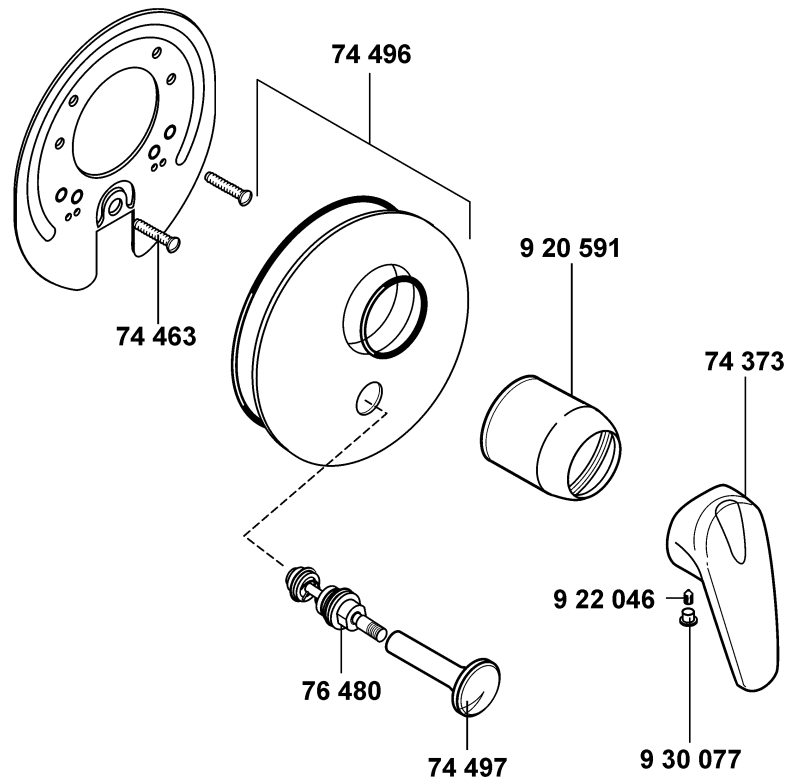

A_3361575

33615	Unterputz-Wannenfüll- und Brause-Einhandmischer	concealed bath/shower mixer valve	ééngreeps inbouw bad-/douchemengkraan
74 373	Hebel, KLUDI OBJEKTA MIX NEW	lever, KLUDI OBJEKTA MIX NEW	hendel, KLUDI OBJEKTA MIX NEW
74 463	Schraube	screw	schroef
74 496	Rosette	wall flange	rozet
74 497	Zugstange, komplett	lift rod, complete	trekstang, compleet
76 480	Umstellung	diverter	omstelling
920 591	Abdeckschülse	cover case	afdekhuls
922 046	Gewindestift	threading lathe	inbus schroef
930 077	Markierungsstopfen	red/blue insert	markeringsstop