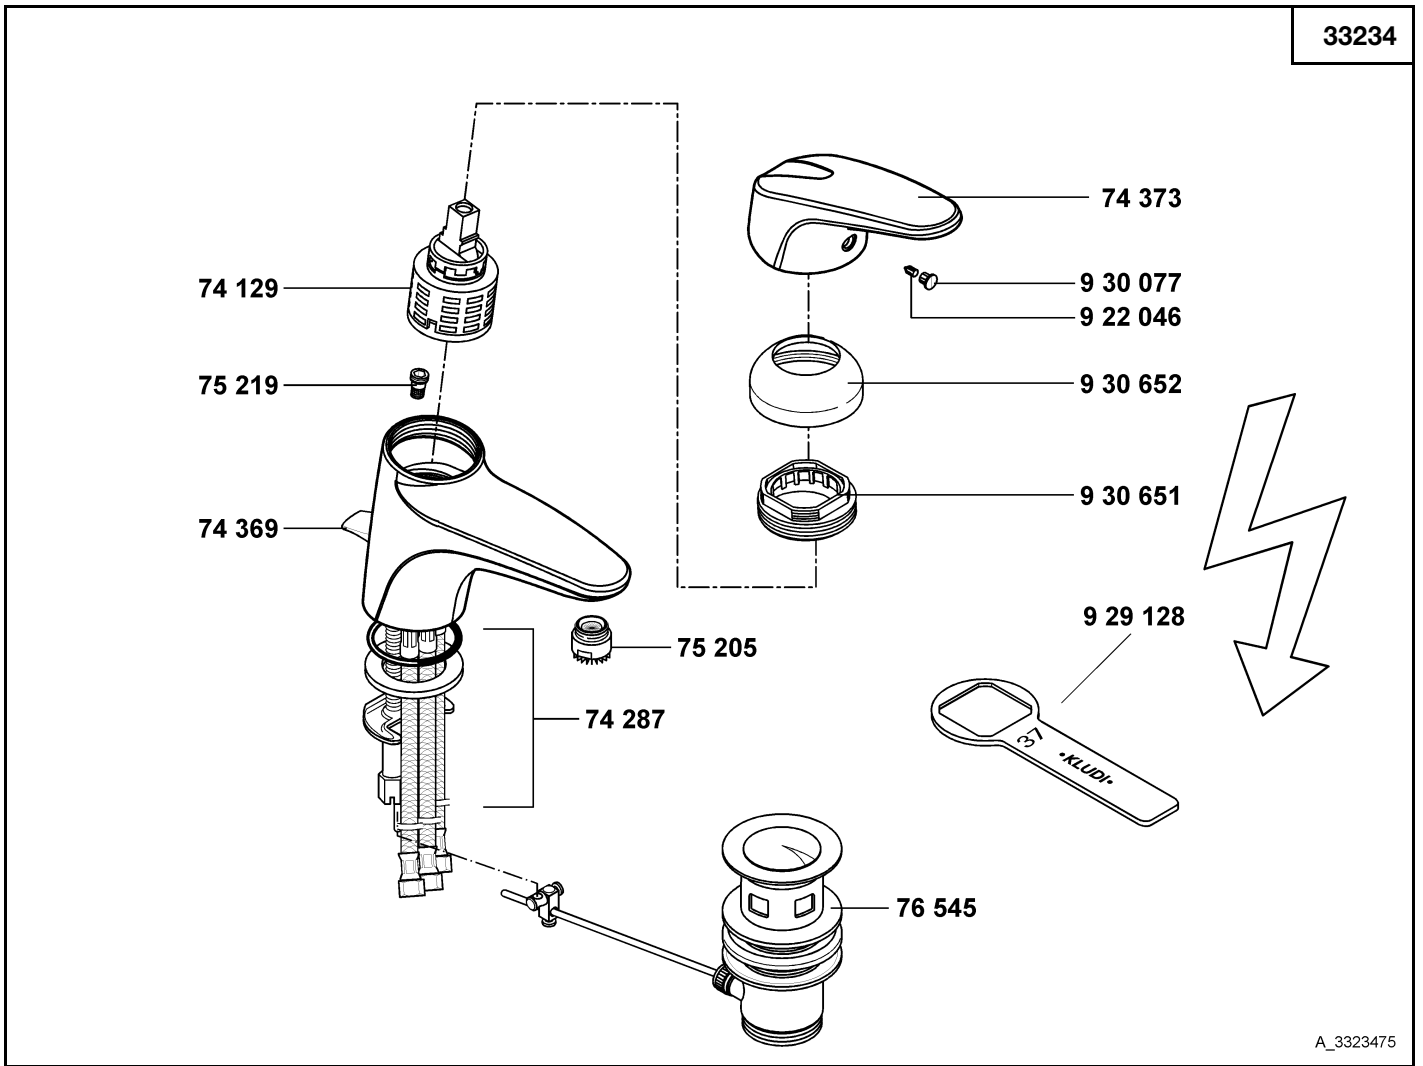

A_3323475

33234	Waschtisch-Einhandmischer DN 10	single lever basin mixer DN 10	ééngreeps wastafelmengkraan 3/8"
74 129	Kartusche K41 ND	cartridge K41 ND	cartouche K41 ND
74 287	Befestigungssatz	assembling set	bevestigingsset
74 369	Zugstange	lift rod	trekstang
74 373	Hebel, KLUDI OBJEKTA MIX NEW	lever, KLUDI OBJEKTA MIX NEW	hendel, KLUDI OBJEKTA MIX NEW
75 205	Strahlregler M 24 x 1	flow straightener M 24 x 1	straalbreker M 24 x 1
75 219	Durchflussbegrenzer	flow restrictor	doorstroombegrenzer
76 545	Ablaufgarnitur	pop up waste	afvoergarnituur
922 046	Gewindestift	threading lathe	inbus schroef
929 128	Spannschraubenschlüssel	spanner	sleutel voor spanschroef
930 077	Markierungsstopfen	red/blue insert	markeringsstop
930 651	Spannschraube	screw	spanschroef
930 652	Abdeckkappe	cover cap	afdekkap