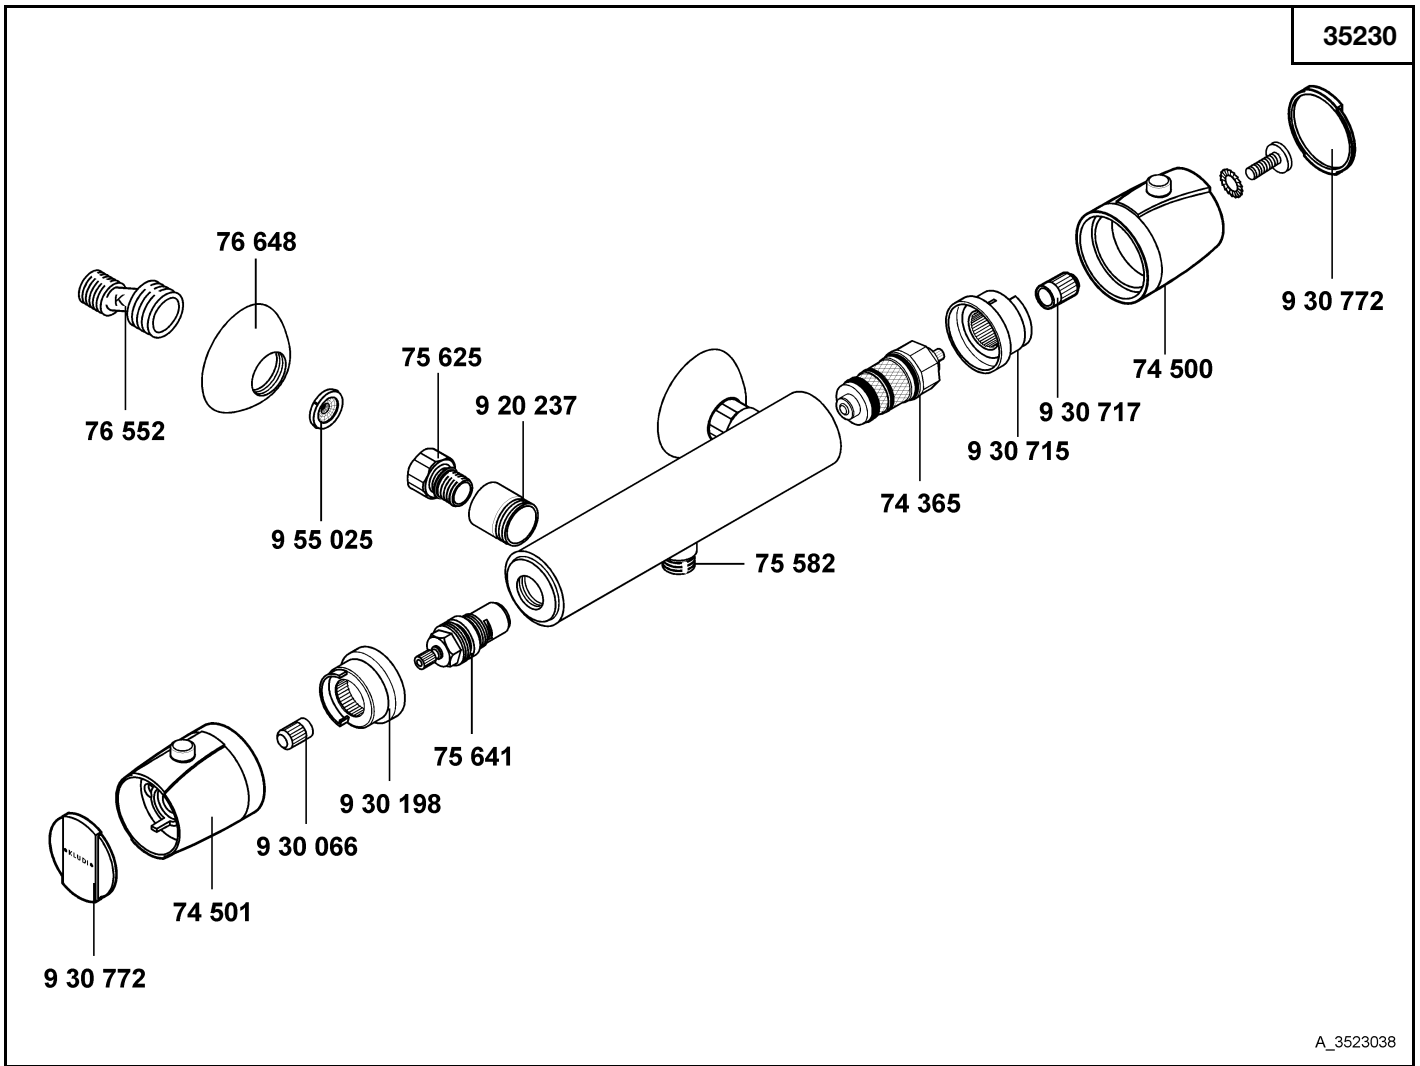

A_3523038

35230	Thermostat-Brausearmatur DN 15	thermostat-shower mixer DN 15	thermostatische douchemengkraan 1/2"
	74 365	Temperaturregeleinheit	temperatuurregeleenheid
	74 500	Temperaturwählgriff	temperatuurkeuzeknop
	74 501	Absperrgriff	greep open-dicht
	75 582	Brauseanschlussnippel	douche-aansluitnippel
	75 625	Wandarmaturanschluss	wandmengkraan aansluiting
	75 641	Keramik-Oberteil G 1/2, 180°	keramisch bovendeel G 1/2, 180°
	76 552	S-Anschluss	S-koppeling
	76 648	Rosette	rozet
	920 237	Übergangsnippel	overgangsnippel
	930 066	Riefenadapter	adaptor met groef
	930 198	Justierbuchse	blokkeringshuls
	930 715	Justierbuchse	blokkeringshuls
	930 717	Griffbefestigung	greepbevestiging
	930 772	Zierplatte	dop
	955 025	Schmutzfangsieb	vuilvangzeef