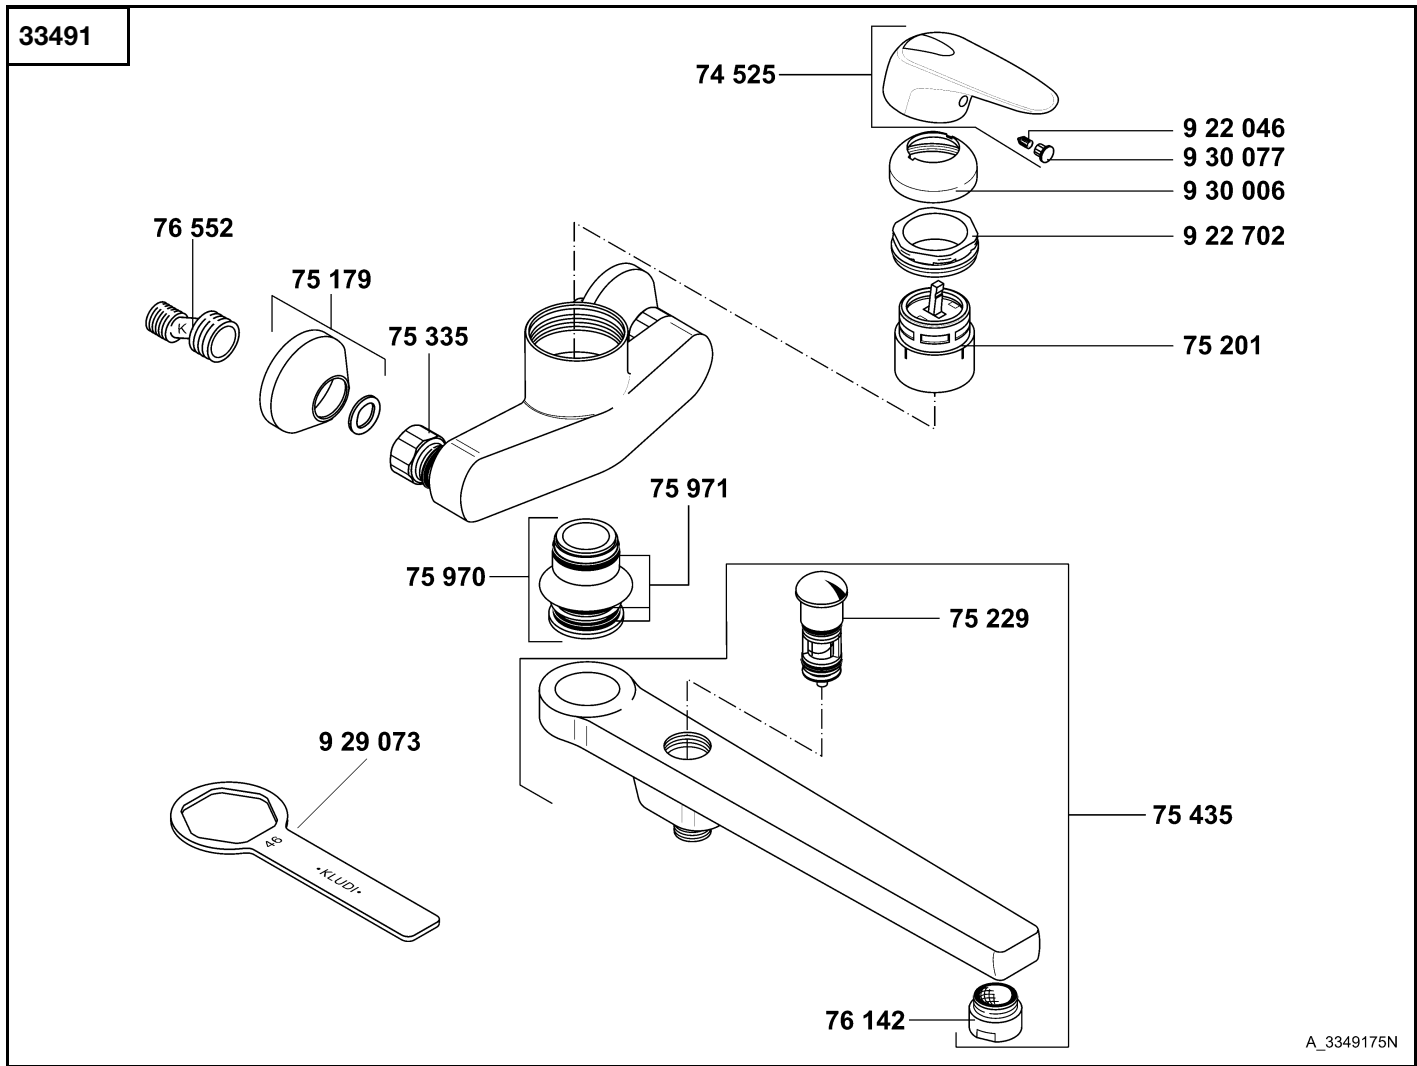

KLUDI OBJEKTA MIX NEW

33491	Wannenfüll- und Brause- Einhandmischer DN 15	single lever bath- and shower mixer DN 15	ééngreeps bad-/douchemengkraan 1/2"
74 525	Hebel, KLUDI OBJEKTA MIX NEW	lever, KLUDI OBJEKTA MIX NEW	hendel, KLUDI OBJEKTA MIX NEW
75 179	Rosette	wall flange	rozet
75 201	Kartusche	cartridge	cartouche
75 229	autom. Umstellung AP-Armaturen	automatic diverter, wall mounted	autom. omstelling voor opb.mengkranen
75 335	Wandarmaturanschluss	wall-fitting connection	wandmengkraan aansluiting
75 435	Gussauslauf Spezialarmaturen	casted spout for special mixers	gegoten uitloop speciale kranen
75 970	Anschlussnippel	connecting nipple	aansluitnippel
75 971	Dichtungssatz	sealing set	set dichtingen
76 142	Cascade-Strahlregler M 24 x 1/B	Cascade-flow straightener M 24 x 1/B	cascade straalbreker M 24 x 1/B
76 552	S-Anschluss	S union	S-koppeling
9 22 046	Gewindestift	threading lathe	inbus schroef
9 22 702	Spannschraube	screw	spannschroef
9 29 073	Armaturenschlüssel für Spannschraube	fastening tool for screw	spanmoersleutel
9 30 006	Abdeckkappe	cover cap	afdekkap
9 30 077	Markierungsstopfen	red/blue insert	markeringsstop